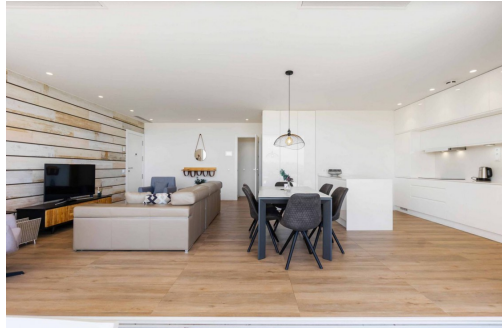

key features

- Energy Rating: In process

Characteristics

- A/A
- Lift
- Private Terrace
- Totally Refurbished
- air con : Yes (Hot and cold)
- Over looking the community pool
- private parking : Garage