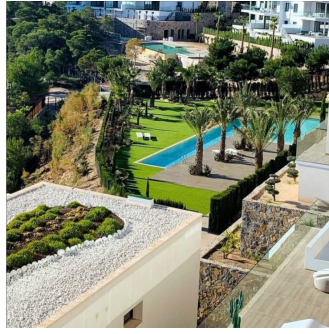

Ref.

Consult

IN PROCESS

key features

- Energy Rating: In process

Characteristics

- furniture : Fully Furnished
- Private Terrace
- Secure Community
- Over looking the community pool
- Private storage
- South West Facing