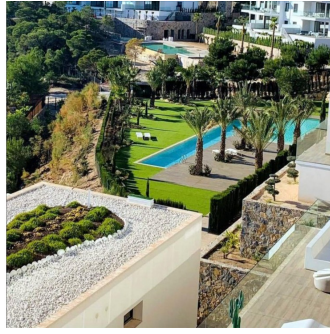

Información clave

■ Calificación energética: En proceso

Características

■ furniture : Fully Furnished

■ Private Terrace

■ Secure Community

■ Over looking the community pool

■ Private storage

■ South West Facing