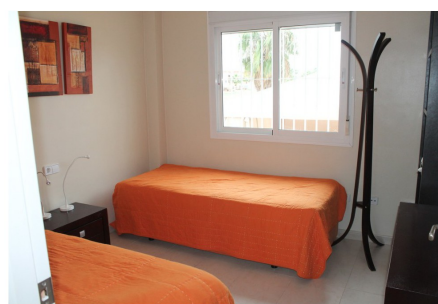

Ref.

Consult

IN PROCESS

key features

- Energy Rating: In process

Characteristics

- -30 min. drive from Airport
- Balcon
- Large Garden
- Security door
- Air-Conditioning
- Garden
- Over looking the pool