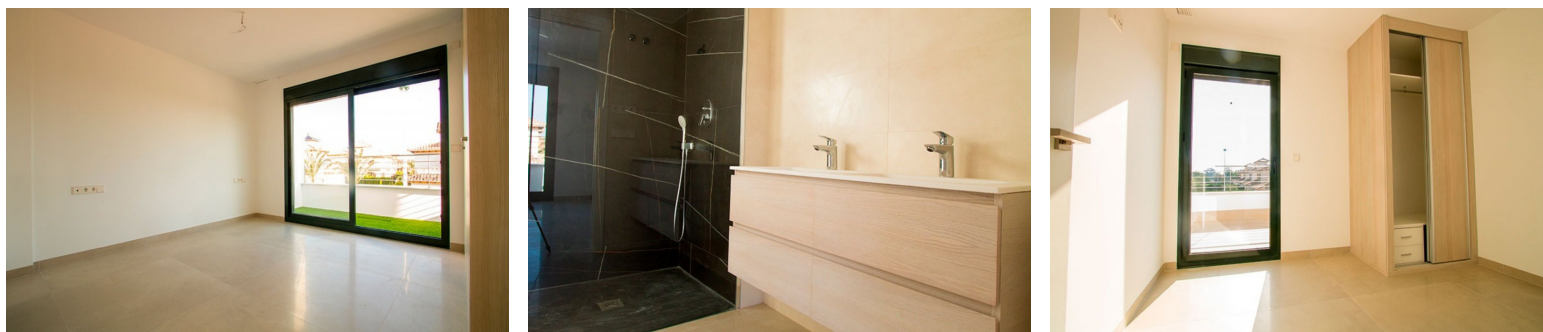

YES

IN PROCESS

BEAUTIFUL NEW BUILD LUXURY VILLAS ON THE BEACH NEXT TO NATURAL PARK Natura Pinet M11 is a private residential complex made up of 12 homes with 2 and 3 bedrooms available in two different modalities: independent chalets with individual pool and duplex bungalows with communal pool. All the homes (of the 2 types of modalities) will have space for parking within their plot and impressive views of the sea and the bay of Santa Pola. Quality finishes and materials will prevail in these homes to offer maximum comfort, designed to enjoy your home to the fullest, with the magic of living next to an impressive natural park. The environment where these homes are located is a truly unique enclave just 800 meters from Playa del Pinet and next to the Las Salinas natural park. An idyllic place to live surrounded by nature, without forgetting the proximity to all services and shops. Halfway between Elche, with its World Heritage Sites, and Santa Pola, with its be...

## key features

- Bedrooms: 3
- Bathrooms: 2
- Built: 187m<sup>2</sup>
- Plot: 428m<sup>2</sup>
- Energy Rating: In process

## Characteristics

- Air-Conditioning
- Armored Door
- Balcon
- Central Heating
- Garage
- Garden
- Heating
- Pool Own
- porch
- Residencial
- Solarium
- Terrace
- Video Intercom
- Vistas al mar
- Wardrobes cupboard
- washing room