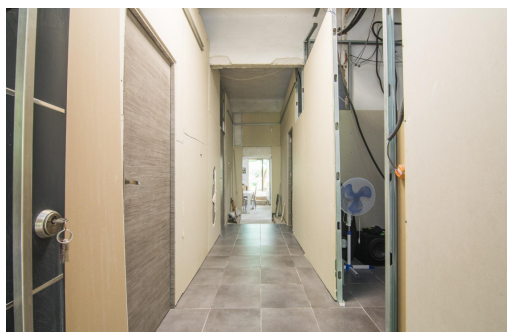

IN PROCESS

This is a unique opportunity to transform a country house with many years of history into the home of your dreams. Located on a corner plot in the Matola area of Elche, this property is currently undergoing renovation. It preserves the authentic character of old rural constructions, providing an ideal foundation for a personalized restoration project.~~The house spans 160 m<sup>2</sup> and features a layout that maintains the charm of rustic homes of the past, with wooden beam ceilings and thick walls. Its current condition is semi-renovated, with open walls and visible wiring, making it easy to carry out any rehabilitation work you wish to undertake. The spacious and bright central hallway connects the various rooms, serving as a perfect base to design your dream home to your taste.~~Outside, the facade reflects the rustic charm with stone walls and a covered terrace with a roof of beams and reeds, an ideal space to relax outdoors surrounded by nature. Th...