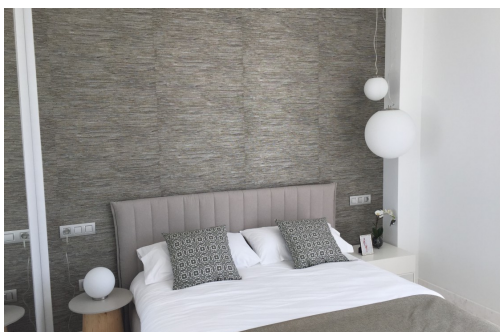

Ref.

Consult

IN PROCESS

key features

- Energy Rating: In process

Characteristics

- -30 min. drive from Airport
- Armored door
- Garden
- Kitchen furniture
- Open kitchen
- Pets allowed
- Solar plates
- Terrace
- Air pre-installation
- Free Parking
- Independent Swimming Pool
- Lumber room
- Parking
- Sea view
- Solarium