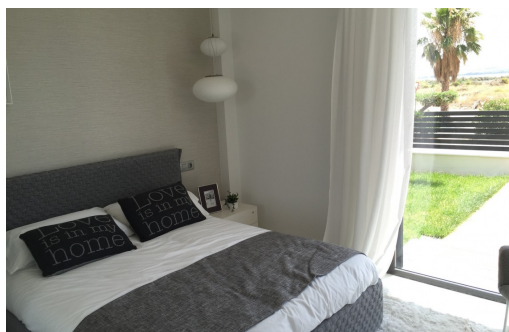

Ref.

Consult

IN PROCESS

key features

- Energy Rating: In process

Characteristics

- -30 min. drive from Airport
- Armored door
- Garden
- Kitchen furniture
- Open kitchen
- Pets allowed
- Solar plates
- Terrace
- Air pre-installation
- Free Parking
- Independent Swimming Pool
- Lumber room
- Parking
- Sea view
- Solarium