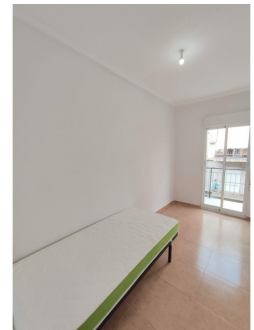

Rented

Alicante (Costa Blanca) - Elche

Long Rental Period - Flat

Ref. MLL4439

470€

4 BEDROOMS

1 BATHROOMS

80M²

IN PROCESS