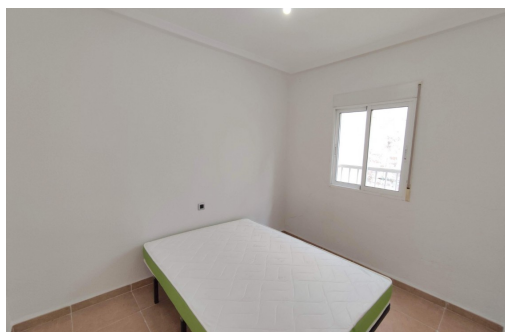

IN PROCESS

key features

- Bedrooms: 4
- Built: 80m²
- Year of construction: 1968
- Distance to beach: 13Km.
- Distance to amenities: 0,1Km.
- Bathrooms: 1
- Energy Rating: In process
- Orientation: North
- Distance to airport: 12Km.
- Distance to Golf: 8Km.