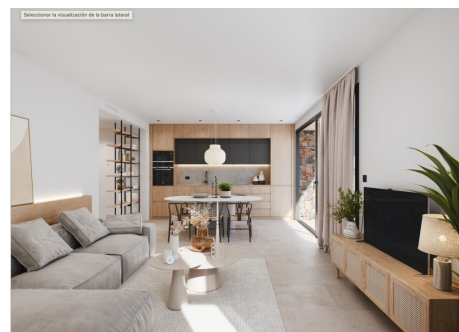

Principales caractéristiques

■ Énergie: En cours